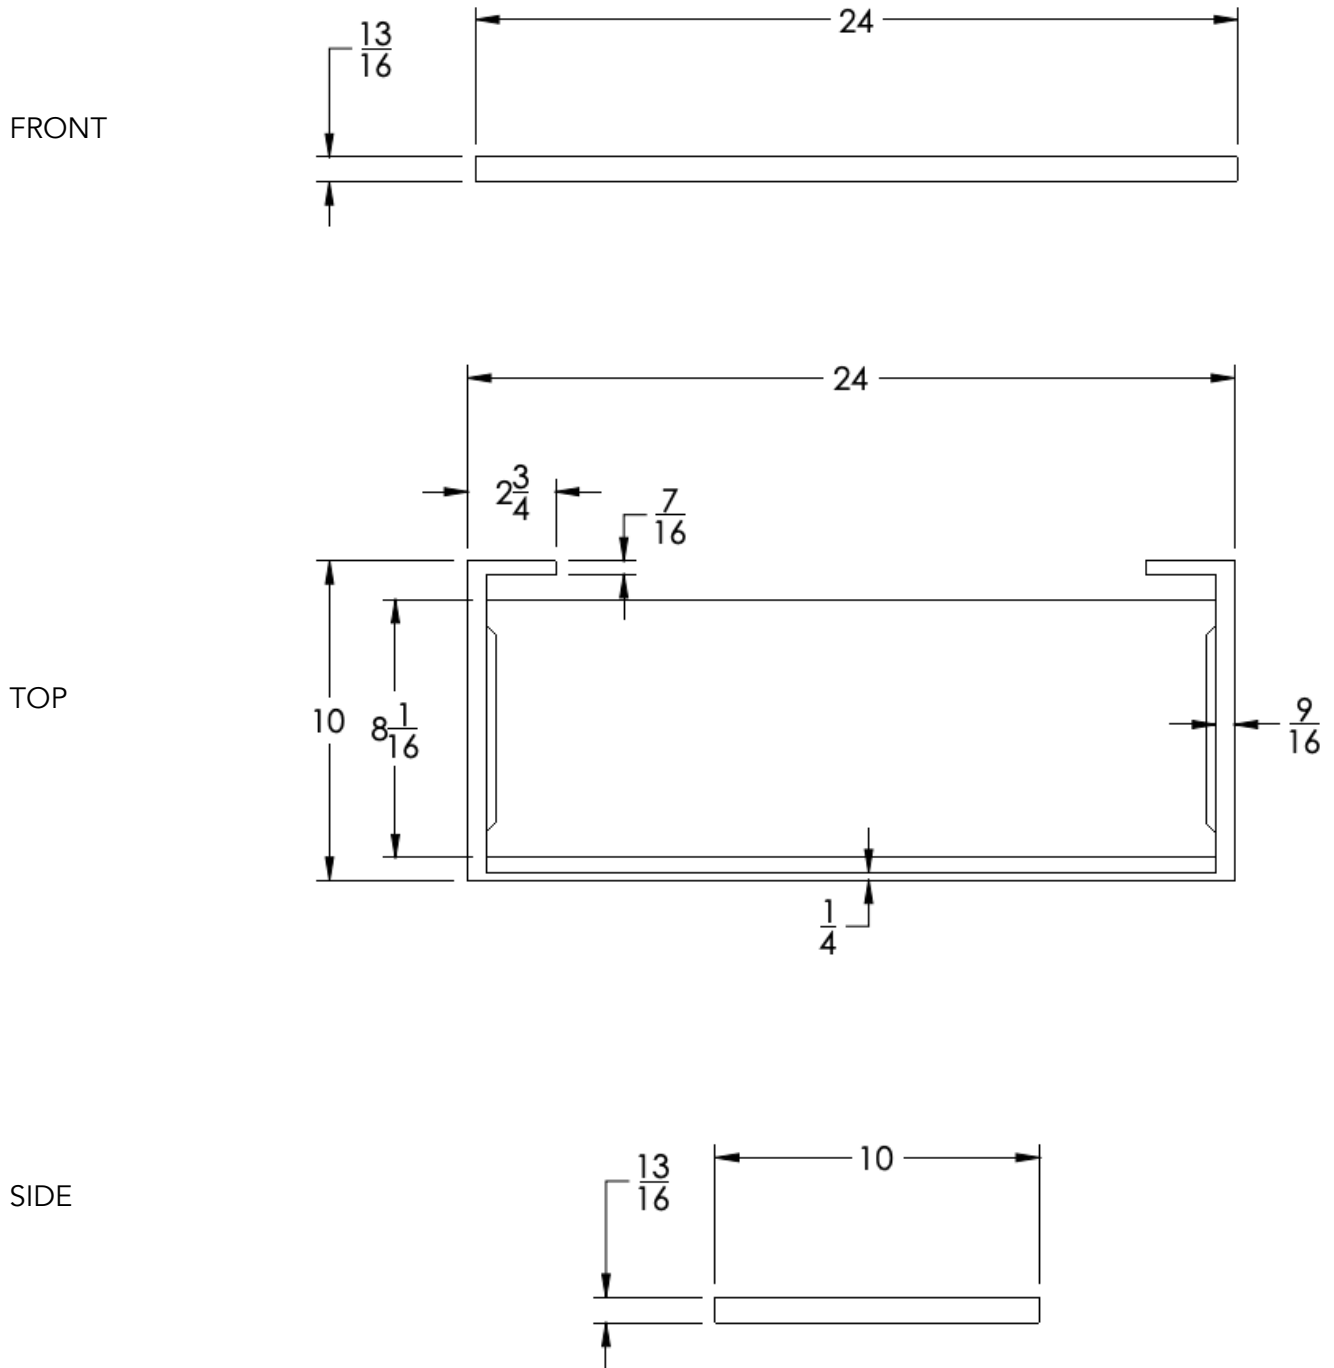

neelnox

LET
THERE
BE **DESIGN.**

FEATURES

- Premium 304 Grade Stainless Steel
- Solid Mount Construction
- Concealed Installation Hardware
- State of the art wall anchors included for installation on Dry wall or Tile

COLLECTION ONE9

TOWEL RACK

Model	Product	Finishes Available
ONN-TRK24	Towel Rack	Multiple finishes available. Over 23 finishes to choose from.

FINISHES			
	Polished (-P)	Antique Copper (-ACOP)	Polished Gold (-PGLD)
	Brushed (-B)	Polished Brass (-PBRS)	Brushed Copper (-BCOP)
	Brushed Gold (-BGLD)	Matte White (-WHT)	Brushed Rose Gold (-BRGD)
	Matte Black (-BLK)	Brushed Modern Bronze (-BMBRZ)	Brushed Black (-BRBLK)
	Oil Rubbed Bronze (-ORB)	Glossy White (-GWHT)	Polished Black (-PBLK)
	Brushed Brass (-BBRS)	Polished Rose Gold (-PRGD)	Antique Nickel (-ANKL)
	Brushed Bronze (-BBRZ)	Unlacquered Brass (-UBRS)	Black Nickel (-NKBL)
	Antique Brass (-ABRS)	Polished Nickel (-PNKL)	

Dimensions in inches

NOTE: Dimensions subject to change without notice.