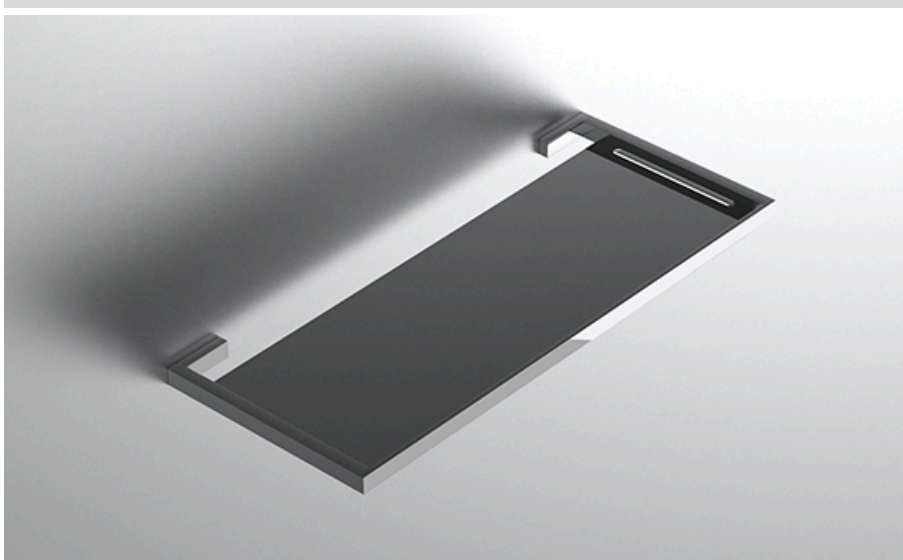

neelnox

LET
THERE
BE **DESIGN.**

FEATURES

- Premium 304 Grade Stainless Steel
- Solid Mount Construction
- Concealed Installation Hardware
- State of the art wall anchors included for installation on Dry wall or Tile

COLLECTION ONE9

TOWEL RACK

Model	Product	Finishes Available
ONN-TRK24	Towel Rack	Multiple finishes available. Over 23 finishes to choose from.

FINISHES			
	Polished (-P)	Antique Copper (-ACOP)	Polished Gold (-PGLD)
	Brushed (-B)	Polished Brass (-PBRS)	Brushed Copper (-BCOP)
	Brushed Gold (-BGLD)	Matte White (-WHT)	Brushed Rose Gold (-BRGD)
	Matte Black (-BLK)	Brushed Modern Bronze (-BMBRZ)	Brushed Black (-BRBLK)
	Oil Rubbed Bronze (-ORB)	Glossy White (-GWHT)	Polished Black (-PBLK)
	Brushed Brass (-BBRS)	Polished Rose Gold (-PRGD)	Antique Nickel (-ANKL)
	Brushed Bronze (-BBRZ)	Unlacquered Brass (-UBRS)	Black Nickel (-NKBL)
	Antique Brass (-ABRS)	Polished Nickel (-PNKL)	